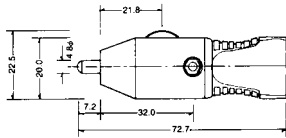

Auto Plug & Jack

K317
AUTO PLUG