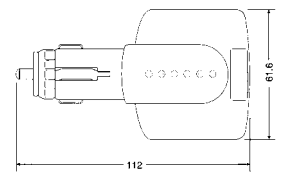

K32075
AUTO PLUG W/FUSE/10A
K32076
AUTO PLUG W/LED W/FUSE/10A

K320
AUTO PLUG W/FUSE/5A

K3208
AUTO PLUG

K3201
AUTO PLUG W/FUSE/5A
BASE : PLASTICS

K32085
AUTO PLUG W/FUSE/10A

K3202
AUTO PLUG W/FUSE/5A/LIGHT

K3210
AUTO PLUG TO AUTO DOUBLE JACK
W/LIGHT RING
W/FUSE/10A