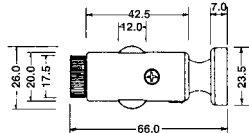

K32075
AUTO PLUG W/FUSE/10A
K32076
AUTO PLUG W/LED W/FUSE/10A

K320
AUTO PLUG W/FUSE/5A

K3208
AUTO PLUG

K3201
AUTO PLUG W/FUSE/5A
BASE : PLASTICS

K32085
AUTO PLUG W/FUSE/10A

K3202
AUTO PLUG W/FUSE/5A/LIGHT

K3210
AUTO PLUG TO AUTO DOUBLE JACK
W/LIGHT RING
W/FUSE/10A