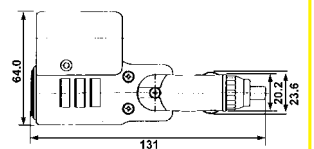

K3213
AUTO PLUG TO AUTO DOUBLE JACK
W/LIGHT RING
W/FUSE/10A