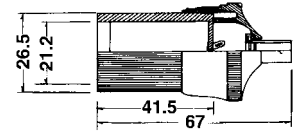

K3205
AUTO JACK