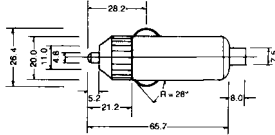

K318
AUTO PLUG