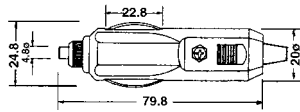

K319A
AUTO PLUG