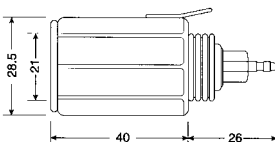

K3204
AUTO JACK