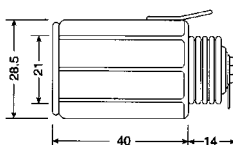

K3203
AUTO JACK