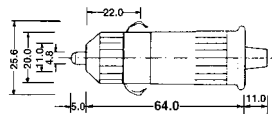

K32075
AUTO PLUG W/FUSE/10A
K32076
AUTO PLUG W/LED W/FUSE/10A

K320
AUTO PLUG W/FUSE/5A

K3208
AUTO PLUG

K3201
AUTO PLUG W/FUSE/5A
BASE : PLASTICS

K32085
AUTO PLUG W/FUSE/10A

K3202
AUTO PLUG W/FUSE/5A/LIGHT

K3210
AUTO PLUG TO AUTO DOUBLE JACK
W/LIGHT RING
W/FUSE/10A