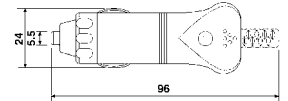

K32075
AUTO PLUG W/FUSE/10A
K32076
AUTO PLUG W/LED W/FUSE/10A

K320
AUTO PLUG W/FUSE/5A

K3208
AUTO PLUG

K3201
AUTO PLUG W/FUSE/5A
BASE : PLASTICS

K32085
AUTO PLUG W/FUSE/10A

K3202
AUTO PLUG W/FUSE/5A/LIGHT

K3210
AUTO PLUG TO AUTO DOUBLE JACK
W/LIGHT RING
W/FUSE/10A