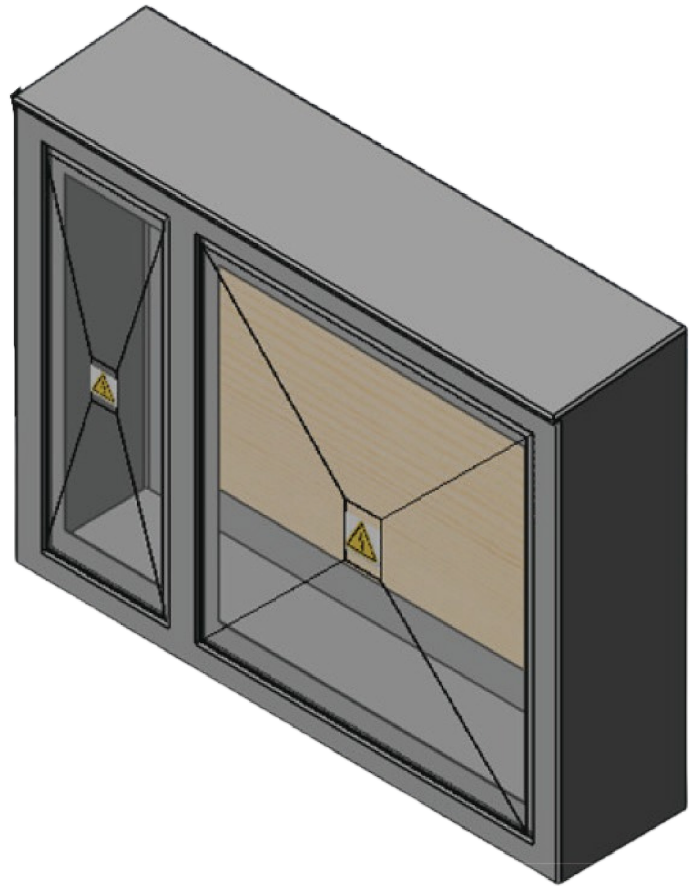

# 6 WAY D/DOOR

## WALL MOUNTED KIOSK

- Backing Board Fitted
- Blank Gland Plate Fitted
- Can be Supplied Fully Wired & Fitted
- Available in Pole Mounted Version

TYPE	DIMENSIONS(mm)							SPACE ON BOARD		
	A	B	C	D1	D2	E	F	H	W(D1)	W(D2)
6 WAY D/DOOR	1065	950	750	500	280	370	260	740	500	350

**Kiosks available in Grey or Light Stone as Standard**  
**Other Colours are available on request**