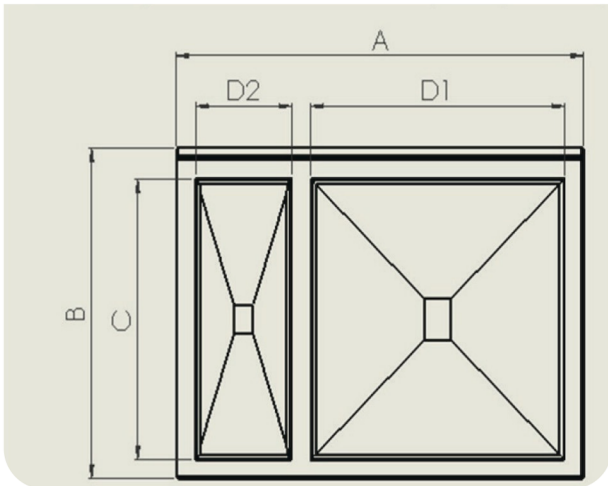

## WALL MOUNTED KIOSK

- Backing Board Fitted
- Blank Gland Plate Fitted
- Can be Supplied Fully Wired & Fitted
- Available in Pole Mounted Version

TYPE	DIMENSIONS(mm)							SPACE ON BOARD		
	A	B	C	D1	D2	E	F	H	W(D1)	W(D2)
6 WAY D/DOOR	1065	950	750	500	280	370	260	740	500	350