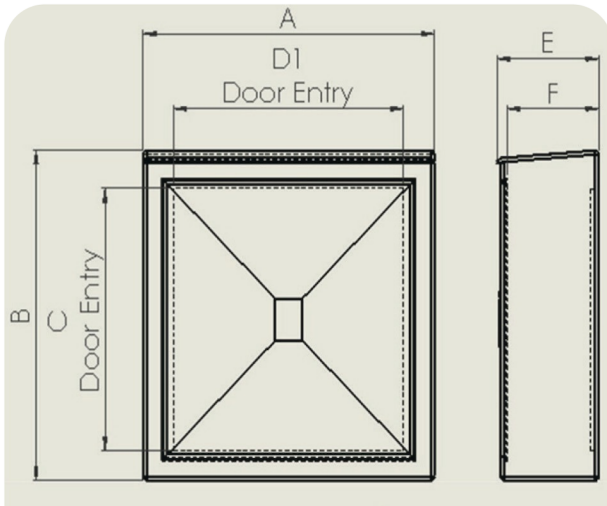

6 WAY S/DOOR

WALL MOUNTED KIOSK

- Backing Board Fitted
- Blank Gland Plate Fitted
- Can be Supplied Fully Wired & Fitted
- Available in Pole Mounted Version

TYPE	DIMENSIONS(mm)							SPACE ON BOARD		
	A	B	C	D1	D2	E	F	H	W(D1)	W(D2)
6 WAY S/DOOR	1100	950	740	860		370	260	730	950	