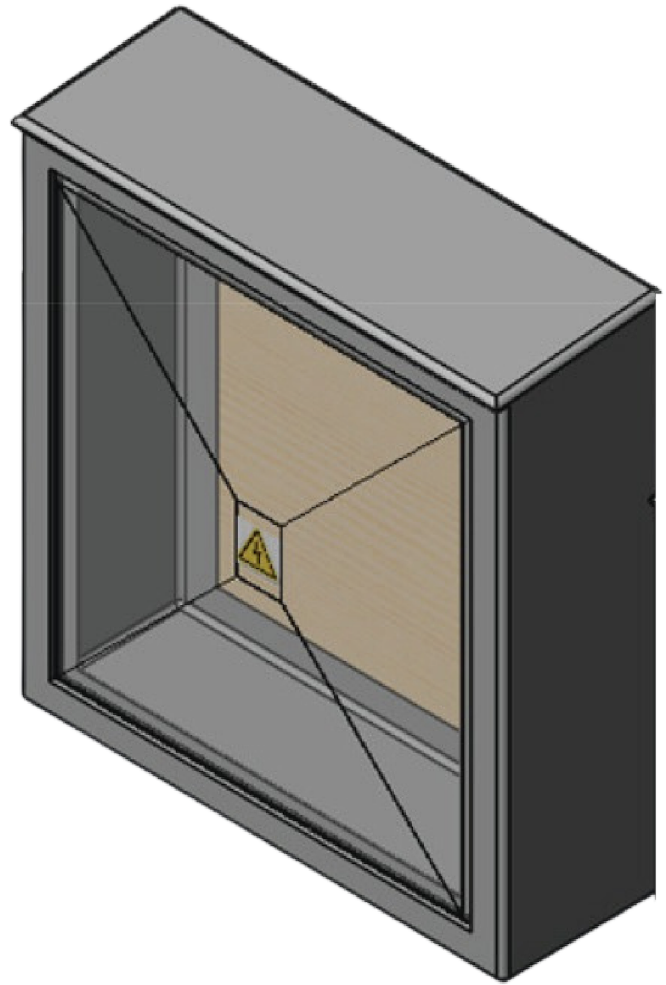

6 WAY S/DOOR

WALL MOUNTED KIOSK

- Backing Board Fitted
- Blank Gland Plate Fitted
- Can be Supplied Fully Wired & Fitted
- Available in Pole Mounted Version

TYPE	DIMENSIONS(mm)							SPACE ON BOARD		
	A	B	C	D1	D2	E	F	H	W(D1)	W(D2)
6 WAY S/DOOR	1100	950	740	860		370	260	730	950	

Kiosks available in Grey or Light Stone as Standard
Other Colours are available on request