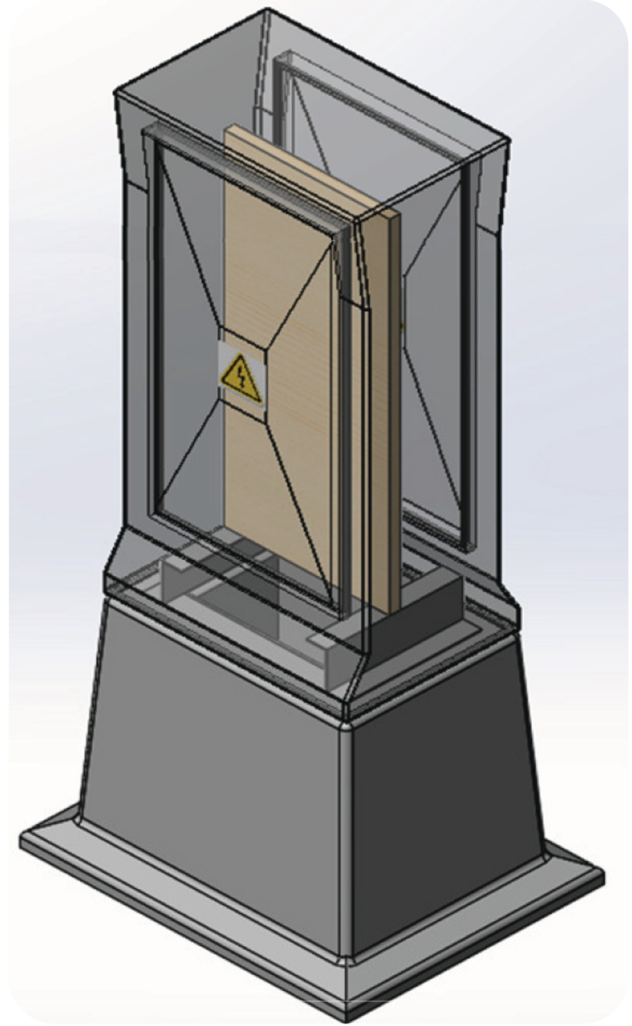

6 WAY S/DOOR

FREE STANDING KIOSK

- Kiosk Removable from Base & Frame
- Hot Dipped Galvanised or Stainless Steel Frame and Gland plate
- Unistrut Available in place of Gland Plate
- Stainless Steel Butt Hinges
- Lever Lock Handle or Stainless Steel Thru Lock
- Vents in Roof Overhang
- Nylon Door Restraints
- Can be Supplied Fully Wired & Fitted
- Phase, Neutral & Earth Bars Supplied as Optional Extras
Busbars Mounted on Colour Coded Insulators

TYPE	DIMENSIONS (mm)															SPACE ON BOARD			
	A	B	C	D	E	F	G	H	I	J	K	L	M	N	O	FRONT H	FRONT W	BACK H	BACK W
6 WAY S/DOOR	570	900	350	365	580		145	115			340	725	515			650	445	650	395

**Kiosks available in Grey or Light Stone as Standard
Other Colours are available on request**