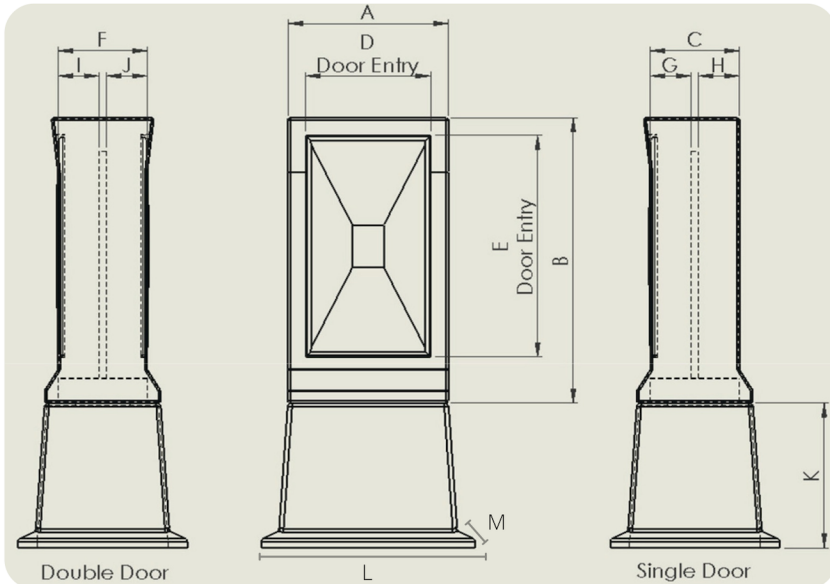

6 WAY S/DOOR

FREE STANDING KIOSK

- Kiosk Removable from Base & Frame
- Hot Dipped Galvanised or Stainless Steel Frame and Gland plate
- Unistrut Available in place of Gland Plate
- Stainless Steel Butt Hinges
- Lever Lock Handle or Stainless Steel Thru Lock
- Vents in Roof Overhang
- Nylon Door Restraints
- Can be Supplied Fully Wired & Fitted
- Phase, Neutral & Earth Bars Supplied as Optional Extras
Busbars Mounted on Colour Coded Insulators

TYPE	DIMENSIONS (mm)															SPACE ON BOARD			
	A	B	C	D	E	F	G	H	I	J	K	L	M	N	O	FRONT H	FRONT W	BACK H	BACK W
6 WAY S/DOOR	570	900	350	365	580		145	115			340	725	515			650	445	650	395

**Kiosks available in Grey or Light Stone as Standard
Other Colours are available on request**