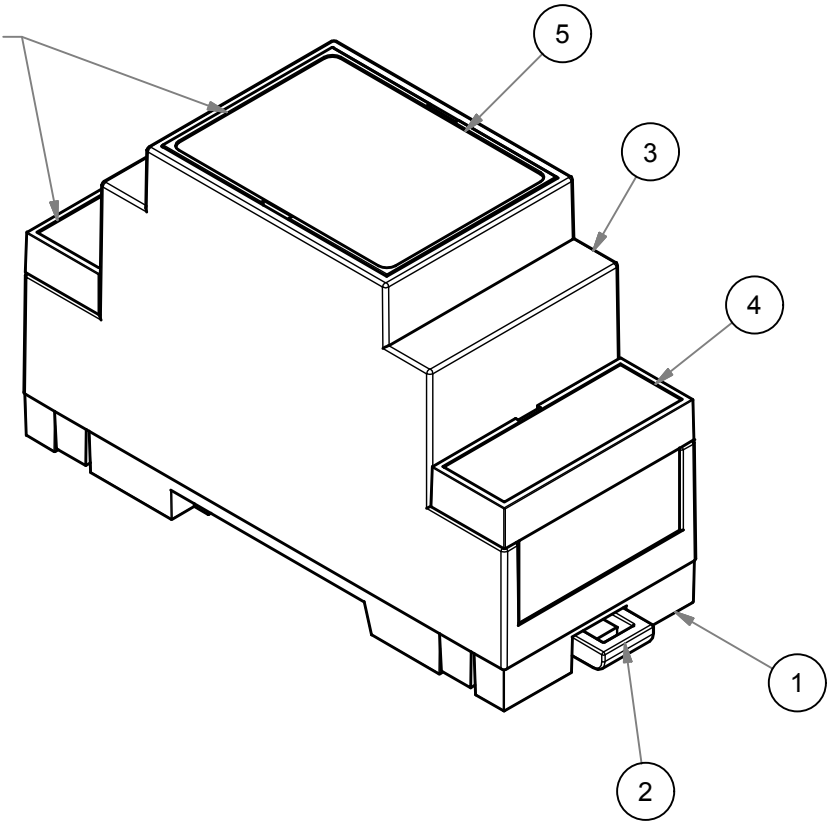

EXAMPLE OF ACCESSORY
(not included in kit)

RIF.	MATERIAL	COLOR STD	KIT
1	PPO UL94V-0	GRAY	INCLUDED
2	PPO UL94V-0	GRAY	INCLUDED
3	PPO UL94V-0	BLACK	INCLUDED
4	PPO UL94V-0	GRAY	NOT INCLUDED
5	PPO UL94V-0	GRAY	NOT INCLUDED

COMPONENTS LIST				
RIF.	Q.TY	DESCRIPTION	CODE	
1	1	BASE 2 MODULI - BASE 2 MODULES	M-00235	
2	1	MODULAR SHORT HOOK	M-01624-02	
3	1	CORPO CONTENITORE 2MH53 - BODY ENCLOSURE 2MH53	M-01858	
4	2	COPRIMORSETTO 2MPN - TERMINAL COVER 2MPN	M-00353	
5	1	PANNELLO 2M CON CORNICE - PANEL 2M WITH FRAME	M-00380	
		Da 0,5 a 3	Oltre 3 fino a 6	Oltre 6 fino a 30
		± 0,1	± 0,1	± 0,2
				Oltre 30 fino a 120
				± 0,3
				Oltre 120
				± 0,5

RESERVED PROPERTY The present drawing cannot be reproduced or communicated to 3d parties, even partially, without the authorization of ITALTRONIC Srl. Italtronic reserves to protect its own rights according to the law.	Dimension in mm	SHEET NR.	DRAWING BY	GENERAL TOLERANCE UNI EN 22768/1 Media (m)
		1 / 1		
Date:	21/11/2014	Replace nr.		
Drawed:	Rigato N.	Checked:	Dalla Montà D.	Scale:
				1:1