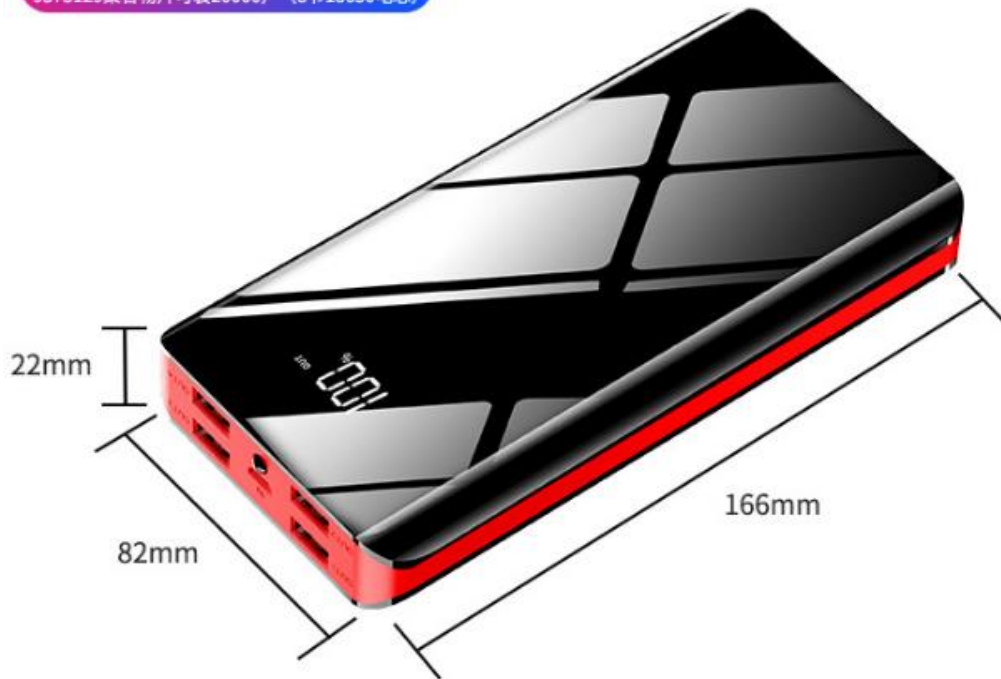

LED Display Indicator Lamp Fast Charging Power Bank 2A 30000mAh
P/N: 190838

M10大容量全面屏
9373129聚合物片可装20000 (8节18650电芯)

型号: YM-171

颜色: 中框神秘黑+中国红

名称: M10大容量全面屏

特点: 双面UV烤漆工艺

电芯: (9373129聚合物片可装20000)
(8节18650电芯)

尺寸: 166*82*22mm

板子: 输入2A输出2A

Model: YM-171

Color: Red or black

Name: M10 Large capacity full screen

Special: Dual side UV baking paint

Battery core: (9373129 polymer can fill 20000) (8*18650 battery)

Size: 166*88*22mm

Board: Input 2A, Output 2A