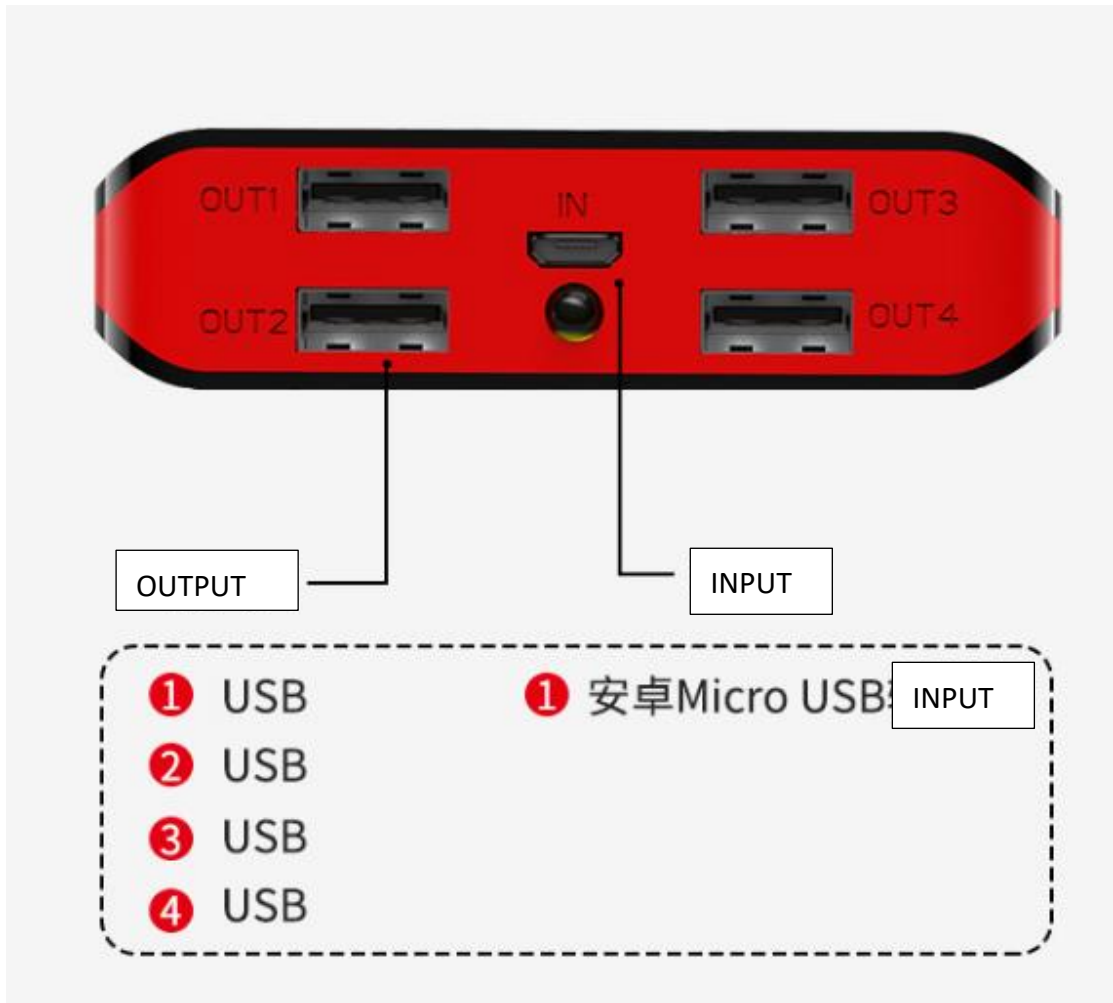

LED Display Indicator Lamp Fast Charging Power Bank 2A 30000mAh
P/N: 190838

M10大容量全面屏
9373129聚合物片可装20000 (8节18650电芯)

型号: YM-171

颜色: 中框神秘黑+中国红

名称: M10大容量全面屏

特点: 双面UV烤漆工艺

电芯: (9373129聚合物片可装20000)
(8节18650电芯)

尺寸: 166*82*22mm

板子: 输入2A输出2A

Model: YM-171

Color: Red or black

Name: M10 Large capacity full screen

Special: Dual side UV baking paint

Battery core: (9373129 polymer can fill 20000) (8*18650 battery)

Size: 166*88*22mm

Board: Input 2A, Output 2A