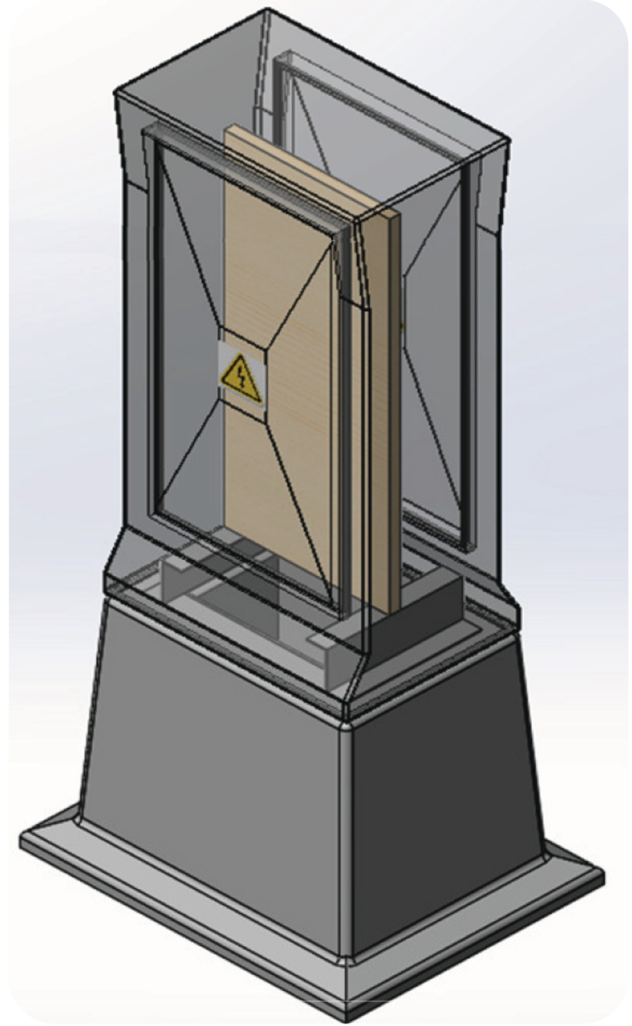

12 WAY S/DOOR

FREE STANDING KIOSK

- Kiosk Removable from Base & Frame
- Hot Dipped Galvanised or Stainless Steel Frame and Gland plate
- Unistrut Available in place of Gland Plate
- Stainless Steel Butt Hinges
- Lever Lock Handle or Stainless Steel Thru Lock
- Vents in Roof Overhang
- Nylon Door Restraints
- Can be Supplied Fully Wired & Fitted
- Phase, Neutral & Earth Bars Supplied as Optional Extras
Busbars Mounted on Colour Coded Insulators

TYPE	DIMENSIONS (mm)															SPACE ON BOARD			
	A	B	C	D	E	F	G	H	I	J	K	L	M	N	O	FRONT		BACK	
																H	W	H	W
12 WAY S/DOOR	720	1120	340	515	795		145	105			340	845	505			880	610	880	560

**Kiosks available in Grey or Light Stone as Standard
Other Colours are available on request**