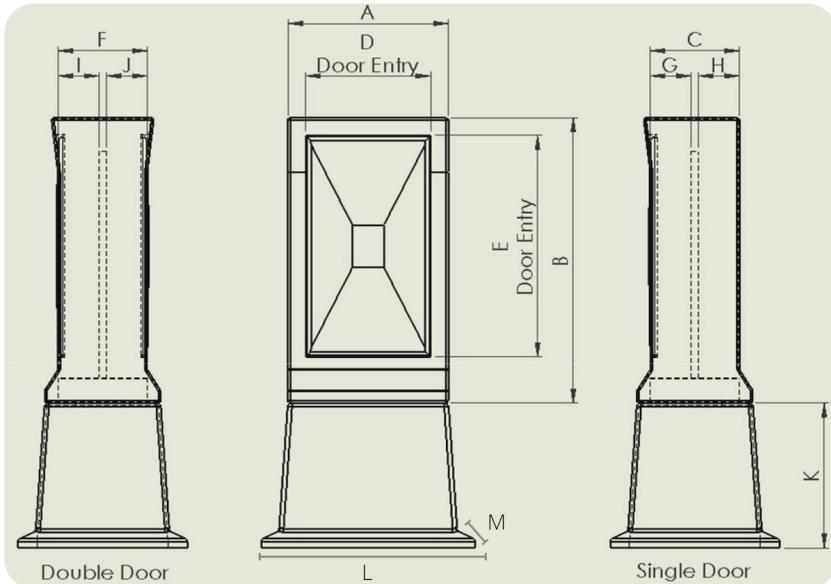

12 WAY S/DOOR

FREE STANDING KIOSK

- Kiosk Removable from Base & Frame
- Hot Dipped Galvanised or Stainless Steel Frame and Gland plate
- Unistrut Available in place of Gland Plate
- Stainless Steel Butt Hinges
- Lever Lock Handle or Stainless Steel Thru Lock
- Vents in Roof Overhang
- Nylon Door Restraints
- Can be Supplied Fully Wired & Fitted
- Phase, Neutral & Earth Bars Supplied as Optional Extras
Busbars Mounted on Colour Coded Insulators

TYPE	DIMENSIONS (mm)															SPACE ON BOARD			
	A	B	C	D	E	F	G	H	I	J	K	L	M	N	O	FRONT		BACK	
																H	W	H	W
12 WAY S/DOOR	720	1120	340	515	795		145	105			340	845	505			880	610	880	560

**Kiosks available in Grey or Light Stone as Standard
Other Colours are available on request**