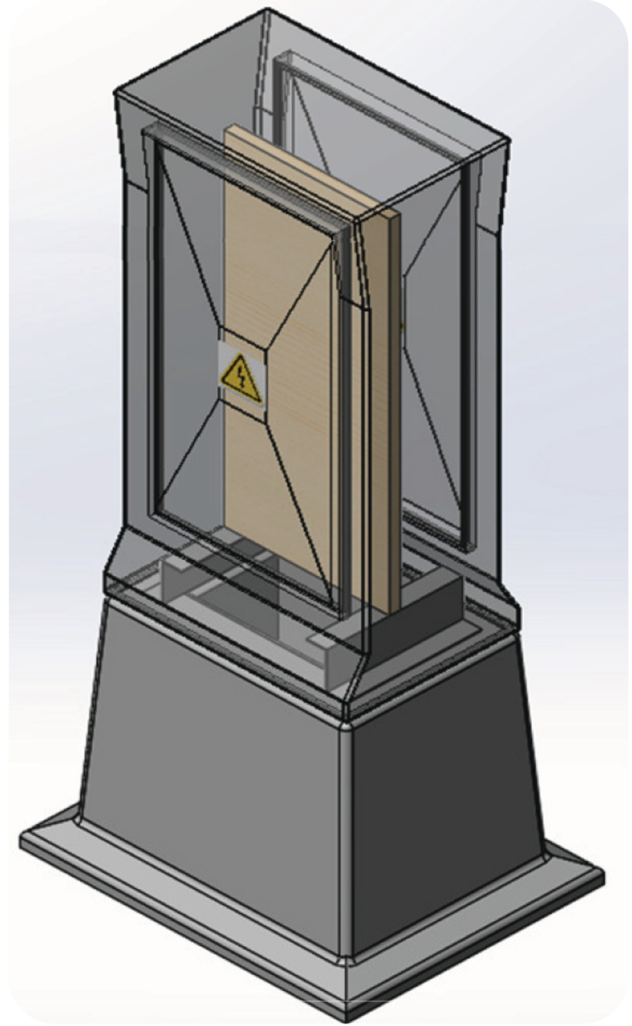

# 12 WAY D/DOOR

## FREE STANDING KIOSK

- Kiosk Removable from Base & Frame
- Hot Dipped Galvanised or Stainless Steel Frame and Gland plate
- Unistrut Available in place of Gland Plate
- Stainless Steel Butt Hinges
- Lever Lock Handle or Stainless Steel Thru Lock
- Vents in Roof Overhang
- Nylon Door Restraints
- Can be Supplied Fully Wired & Fitted
- Phase, Neutral & Earth Bars Supplied as Optional Extras  
Busbars Mounted on Colour Coded Insulators

TYPE	DIMENSIONS (mm)																SPACE ON BOARD			
	A	B	C	D	E	F	G	H	I	J	K	L	M	N	O	FRONT		BACK		
																H	W	H	W	
12 WAY D/DOOR	720	1120		515	795	445			145	165	370			785	656	880	610	880	560	

**Kiosks available in Grey or Light Stone as Standard  
Other Colours are available on request**