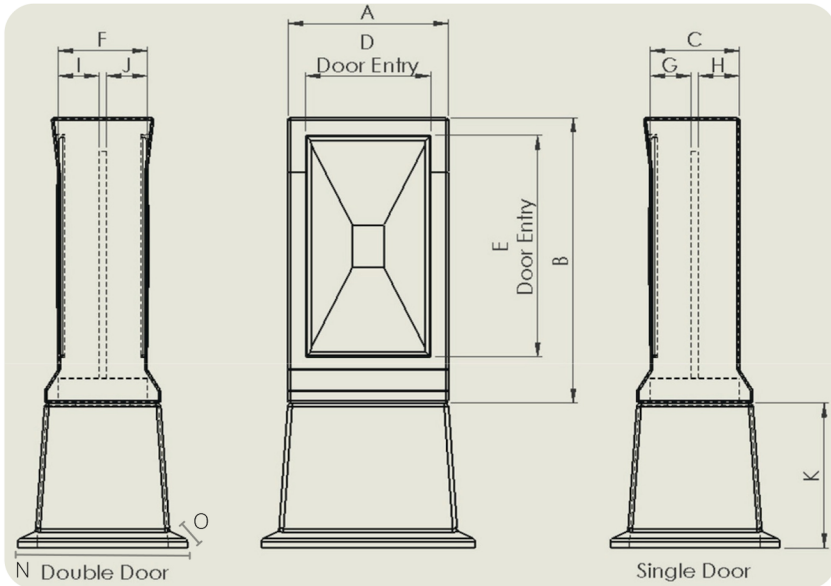

# 12 WAY D/DOOR

## FREE STANDING KIOSK

- Kiosk Removable from Base & Frame
- Hot Dipped Galvanised or Stainless Steel Frame and Gland plate
- Unistrut Available in place of Gland Plate
- Stainless Steel Butt Hinges
- Lever Lock Handle or Stainless Steel Thru Lock
- Vents in Roof Overhang
- Nylon Door Restraints
- Can be Supplied Fully Wired & Fitted
- Phase, Neutral & Earth Bars Supplied as Optional Extras  
Busbars Mounted on Colour Coded Insulators

TYPE	DIMENSIONS (mm)																SPACE ON BOARD			
	A	B	C	D	E	F	G	H	I	J	K	L	M	N	O	FRONT		BACK		
																H	W	H	W	
12 WAY D/DOOR	720	1120		515	795	445			145	165	370			785	656	880	610	880	560	