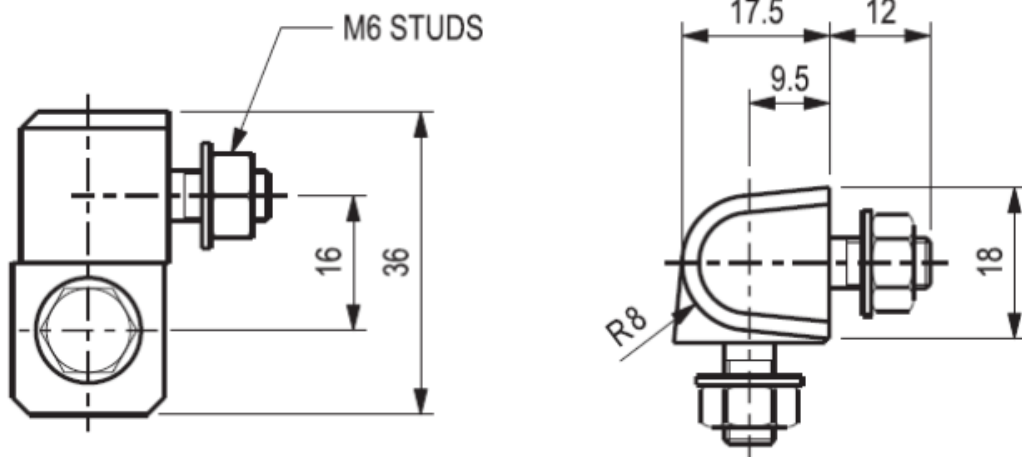

Product SPECIFICATION SHEET

PERANO 1 STUD HINGE 36mm LONG

101-0180

ITEM CODE	DESCRIPTION	MATERIAL	FINISH
101-0180	36mm Pedestal Hinge complete with M6 studs	Zinc Die Cast	Black Powder Coated

BRANCH CONTACT DETAILS