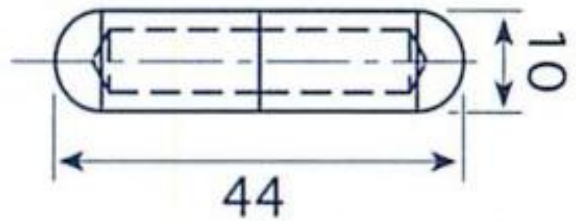

## HINGE

Part number: **101-0076**

Bright mild steel weld-on hinge. Brass pin.

Finish: Natural