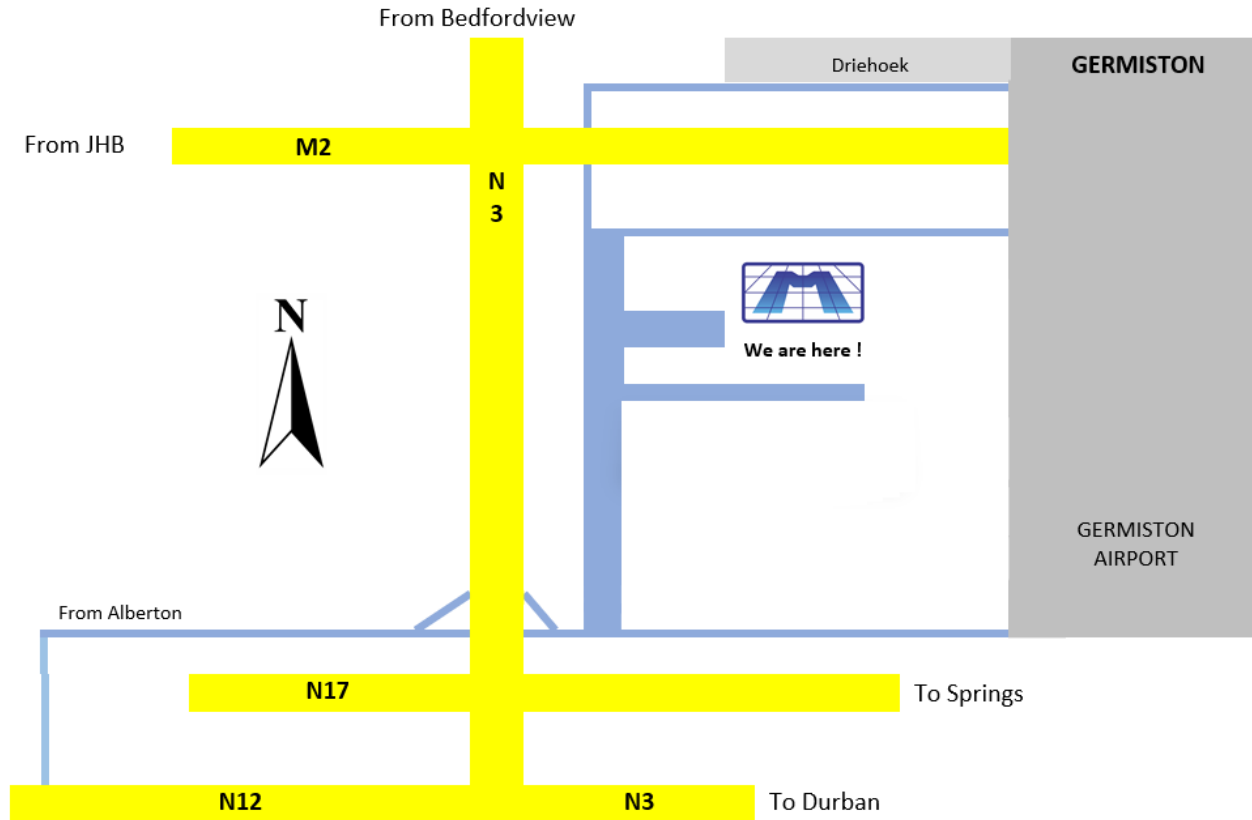

sales@mantech.co.za
www.mantech.co.za

DIRECTIONS TO MANTECH AS FROM JAN 2023

VIA M2

Go to the end of the M2 in Germiston,
Turn right into Refinery road,
Go on, for 750m and over the railway line,
Turn right into BARLOW Rd.,
Go on, for 1.8Km, next to the railway line,
Turn left into Gosforth Park road (Nasmith Av.) and left again at traffic light
Go on for 540m,
Turn left into AMALTHEA. You have arrived.

VIA N3

Travelling south, take the 106 / Germiston (Rand Airport) exit
At the traffic light, turn left
At next traffic light turn left again
Go straight, on Gosforth Park road for 2Km
Turn right into AMALTHEA. You have arrived.

VIA N12

Travelling east, take the 402 / R59 exit (or the next exit / Voortrekker road)
Turn right at the traffic lights, into S Rand road / Rand Airport Road
Go on for 4Km, under the N3
At the traffic light, turn left
Go straight, on Gosforth Park road for 2Km
Turn right into AMALTHEA. You have arrived.

258 AMALTHEA RD NORTH.
GOSFORTH PARK
AMALTHEA SECTOR
GERMISTON
2094

COORDINATES

(S) -26.223

(E) 28.135

If in need of assistance, please call us on 011 493 9307