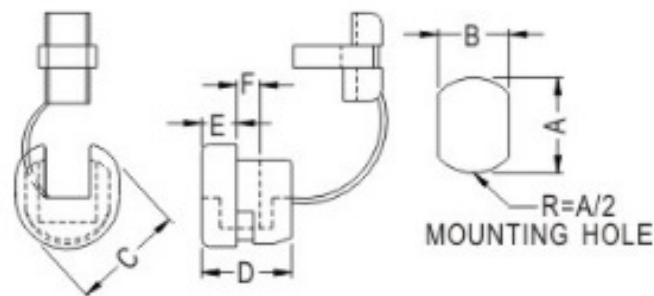

Image

PART NO	WILL FIT THESE CABLE		CHASSIS DIMENSION		CHASSIS THICKNESS	DIMENSION			PACKAGE
	UL/CSA DESCRIPTION	SIZE	A	B	F	C	D	E	
SB6R-6	SJT3C#16	Ø8.2~9.2	15.9	14.0	0.8~1.6	17.7	14.6	5.6	250

PART NO	WILL FIT THESE CABLE		CHASSIS DIMENSION		CHASSIS THICKNESS	DIMENSION			PACKAGE
	UL/CSA DESCRIPTION	SIZE	A	B	F	C	D	E	
SB4F-2	SPT-2	4.1X8.6	12.7	11.8	1.8~2.5	14.5	12.4	4.0	500
SB5R-2	SJT3C#16	Ø8.2~9.2	12.7	11.5	0.8~1.6	14.0	11.1	4.5	500
SB5F-4	SPT-3	5.0X10.0	14.3	13.4	0.8~1.6	15.4	15.4	6.2	250
SB6R-6	SJT3C#16	Ø8.2~9.2	15.9	14.0	0.8~1.6	17.7	14.6	5.6	250