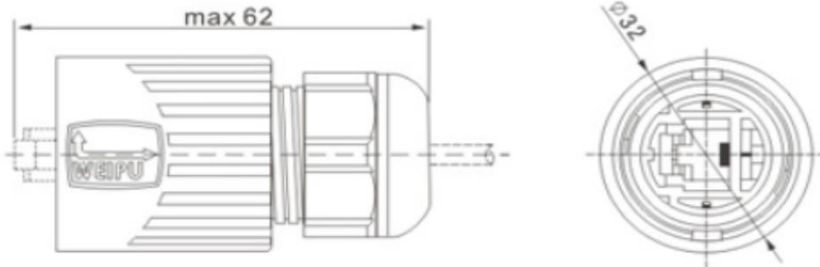

WEIPU Weipu network cable plug crystal head RJ45 waterproof connector plug

The RJ45F Ethernet cable waterproof connector converts the standard Category 5, Super Category 5, and Category 6 cables into dust-proof and waterproof through the shell, which can be used in harsh environments. The product does not need to be welded, which saves wiring and wiring time and improves work and production efficiency. Widely used in LED display equipment, closed-circuit monitoring systems, factory automation control, communication equipment, etc.

WP series connector model mark code

Part numbering system:

RJ45 series waterproof connector structure diagram

● RJ45F6

I: 5-6mm II: 6-7mm

● RJ45F71

● RJ45F71IRA