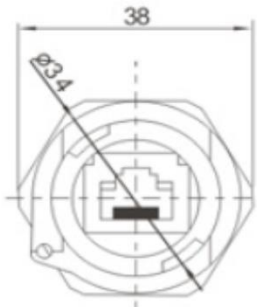

WP series connector model mark code

Part numbering system:

RJ45 series waterproof connector structure diagram

● RJ45F6

I: 5-6mm II: 6-7mm

● RJ45F71

● RJ45F71IRA