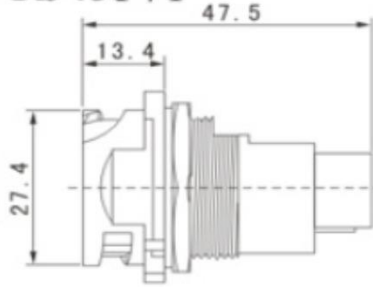

WEIPU Weipu network cable plug crystal head RJ45 waterproof connector plug

The RJ45F Ethernet cable waterproof connector converts the standard Category 5, Super Category 5, and Category 6 cables into dust-proof and waterproof through the shell, which can be used in harsh environments. The product does not need to be welded, which saves wiring and wiring time and improves work and production efficiency. Widely used in LED display equipment, closed-circuit monitoring systems, factory automation control, communication equipment, etc.

WP series connector model mark code

Part numbering system:

RJ45 series waterproof connector structure diagram

● RJ45F6

I: 5-6mm II: 6-7mm

● RJ45F71

● RJ45F71IRA