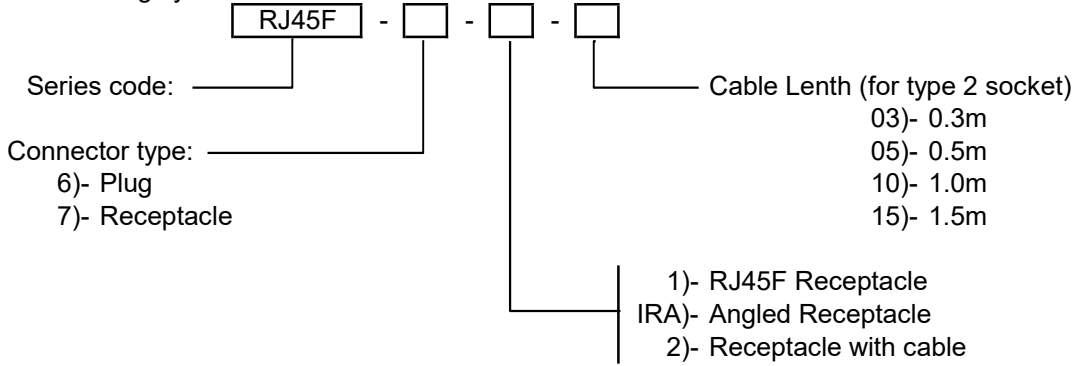

WEIPU Weipu network cable plug crystal head RJ45 waterproof connector plug

The RJ45F Ethernet cable waterproof connector converts the standard Category 5, Super Category 5, and Category 6 cables into dust-proof and waterproof through the shell, which can be used in harsh environments. The product does not need to be welded, which saves wiring and wiring time and improves work and production efficiency. Widely used in LED display equipment, closed-circuit monitoring systems, factory automation control, communication equipment, etc.

WP series connector model mark code

Part numbering system:

RJ45 series waterproof connector structure diagram

● RJ45F6

I: 5-6mm II: 6-7mm

● RJ45F71

● RJ45F71IRA