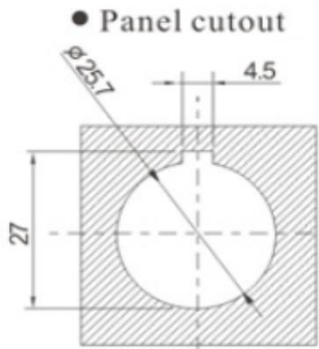

WP series connector model mark code

Part numbering system:

RJ45 series waterproof connector structure diagram

● RJ45F6

I: 5-6mm II: 6-7mm

● RJ45F71

● RJ45F71IRA