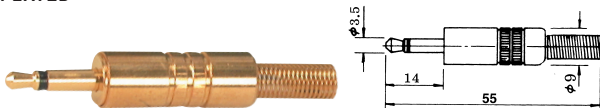

Phone Plug

K3040
2.5mm SUBMINIATURE STEREO PLUG

K3041
3.5mm MINIATURE STEREO PLUG

K3046(K300E)
2.5mm SUBMINIATURE MONO PLUG

K3047(K3050)
2.5mm SUBMINIATURE STEREO PLUG

K305A
1/4" MONO PLUG

K304A
3.5mm MINIATURE MONO PLUG

K304B
3.5mm MINIATURE STEREO PLUG

K305B
1/4" STEREO PLUG

K304C
3.5mm MINIATURE MONO PLUG
GOLD - PLATED

K305C
1/4" MONO PLUG
GOLD - PLATED

K304D
3.5mm MINIATURE STEREO PLUG
GOLD - PLATED

K305D
1/4" STEREO PLUG
GOLD - PLATED

K304E
3.5mm MINIATURE MONO PLUG
(PLASTIC SCREW THREAD)

K305L
1/4" MONO PLUG
(PLASTIC SCREW THREAD)

K304F
3.5mm MINIATURE STEREO PLUG
(PLASTIC SCREW THREAD)

K305M
1/4" STEREO PLUG
(PLASTIC SCREW THREAD)

K304G
3.5mm MINIATURE MONO PLUG
(METAL SCREW THREAD)

K305N
1/4" MONO PLUG
(METAL SCREW THREAD)

K304H
3.5mm MINIATURE STEREO PLUG
(METAL SCREW THREAD)

K305P
1/4" STEREO PLUG
(METAL SCREW THREAD)