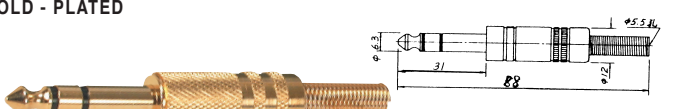

K304B
3.5mm MINIATURE STEREO PLUG

K305B
1/4" STEREO PLUG

K304C
3.5mm MINIATURE MONO PLUG
GOLD - PLATED

K305C
1/4" MONO PLUG
GOLD - PLATED

K304D
3.5mm MINIATURE STEREO PLUG
GOLD - PLATED

K305D
1/4" STEREO PLUG
GOLD - PLATED

K304E
3.5mm MINIATURE MONO PLUG
(PLASTIC SCREW THREAD)

K305L
1/4" MONO PLUG
(PLASTIC SCREW THREAD)

K304F
3.5mm MINIATURE STEREO PLUG
(PLASTIC SCREW THREAD)

K305M
1/4" STEREO PLUG
(PLASTIC SCREW THREAD)

K304G
3.5mm MINIATURE MONO PLUG
(METAL SCREW THREAD)