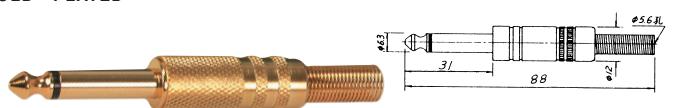

K304B
3.5mm MINIATURE STEREO PLUG

K305B
1/4" STEREO PLUG

K304C
3.5mm MINIATURE MONO PLUG
GOLD - PLATED

K305C
1/4" MONO PLUG
GOLD - PLATED

K304D
3.5mm MINIATURE STEREO PLUG
GOLD - PLATED

K305D
1/4" STEREO PLUG
GOLD - PLATED

K304E
3.5mm MINIATURE MONO PLUG
(PLASTIC SCREW THREAD)

K305L
1/4" MONO PLUG
(PLASTIC SCREW THREAD)

K304F
3.5mm MINIATURE STEREO PLUG
(PLASTIC SCREW THREAD)

K305M
1/4" STEREO PLUG
(PLASTIC SCREW THREAD)

K304G
3.5mm MINIATURE MONO PLUG
(METAL SCREW THREAD)