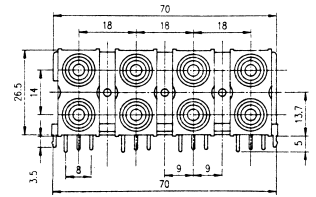

RCA Phono Jack

K271
2P RCA PHONO JACK (RED & WHITE)

K2760
2P RCA PHONO JACK

K2711
3P RCA PHONO JACK (RED & WHITE & YELLOW)

K2761
4P RCA PHONO JACK

K272
4P RCA PHONO JACK (RED & WHITE)

K27611
6P RCA PHONO JACK

K273
8P RCA PHONO JACK (RED & WHITE)

K2762
8P RCA PHONO JACK

K27400
1P RCA PHONO JACK WITH 4P MINI DIN JACK

K27641
2P RCA PHONO JACK

K27405
3P RCA PHONO JACK WITH 4P MINI DIN JACK

K27661
2P RCA PHONO JACK

K27410
3P RCA PHONO JACK WITH 4P MINI DIN JACK