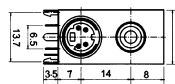

RCA Phono Jack

K271
2P RCA PHONO JACK (RED & WHITE)

K2760
2P RCA PHONO JACK

K2711
3P RCA PHONO JACK (RED & WHITE & YELLOW)

K2761
4P RCA PHONO JACK

K272
4P RCA PHONO JACK (RED & WHITE)

K27611
6P RCA PHONO JACK

K273
8P RCA PHONO JACK (RED & WHITE)

K2762
8P RCA PHONO JACK

K27400
1P RCA PHONO JACK WITH 4P MINI DIN JACK

K27641
2P RCA PHONO JACK

K27405
3P RCA PHONO JACK WITH 4P MINI DIN JACK

K27661
2P RCA PHONO JACK

K27410
3P RCA PHONO JACK WITH 4P MINI DIN JACK