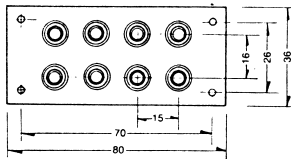

RCA Phono Jack

K271
2P RCA PHONO JACK (RED & WHITE)

K2760
2P RCA PHONO JACK

K2711
3P RCA PHONO JACK (RED & WHITE & YELLOW)

K2761
4P RCA PHONO JACK

K272
4P RCA PHONO JACK (RED & WHITE)

K27611
6P RCA PHONO JACK

K273
8P RCA PHONO JACK (RED & WHITE)

K2762
8P RCA PHONO JACK

K27400
1P RCA PHONO JACK WITH 4P MINI DIN JACK

K27641
2P RCA PHONO JACK

K27405
3P RCA PHONO JACK WITH 4P MINI DIN JACK

K27661
2P RCA PHONO JACK

K27410
3P RCA PHONO JACK WITH 4P MINI DIN JACK