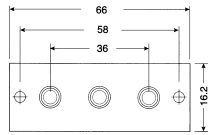

RCA Phono Jack

K272
4P RCA PHONO JACK (RED & WHITE)