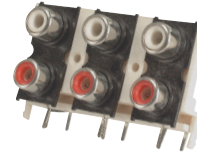

RCA Phono Jack

K271
2P RCA PHONO JACK (RED & WHITE)

K2760
2P RCA PHONO JACK

K2711
3P RCA PHONO JACK (RED & WHITE & YELLOW)

K2761
4P RCA PHONO JACK

K272
4P RCA PHONO JACK (RED & WHITE)

K27611
6P RCA PHONO JACK

K273
8P RCA PHONO JACK (RED & WHITE)

K2762
8P RCA PHONO JACK

K27400
1P RCA PHONO JACK WITH 4P MINI DIN JACK

K27641
2P RCA PHONO JACK

K27405
3P RCA PHONO JACK WITH 4P MINI DIN JACK

K27661
2P RCA PHONO JACK

K27410
3P RCA PHONO JACK WITH 4P MINI DIN JACK