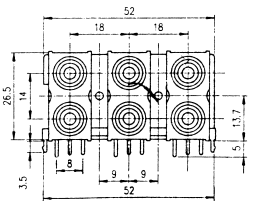

RCA Phono Jack

K271
2P RCA PHONO JACK (RED & WHITE)

K2760
2P RCA PHONO JACK

K2711
3P RCA PHONO JACK (RED & WHITE & YELLOW)

K2761
4P RCA PHONO JACK

K272
4P RCA PHONO JACK (RED & WHITE)

K27611
6P RCA PHONO JACK

K273
8P RCA PHONO JACK (RED & WHITE)

K2762
8P RCA PHONO JACK

K27400
1P RCA PHONO JACK WITH 4P MINI DIN JACK

K27641
2P RCA PHONO JACK

K27405
3P RCA PHONO JACK WITH 4P MINI DIN JACK

K27661
2P RCA PHONO JACK

K27410
3P RCA PHONO JACK WITH 4P MINI DIN JACK