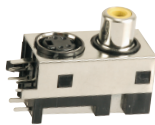

RCA Phono Jack

K271
2P RCA PHONO JACK (RED & WHITE)

K2760
2P RCA PHONO JACK

K2711
3P RCA PHONO JACK (RED & WHITE & YELLOW)

K2761
4P RCA PHONO JACK

K272
4P RCA PHONO JACK (RED & WHITE)

K27611
6P RCA PHONO JACK

K273
8P RCA PHONO JACK (RED & WHITE)

K2762
8P RCA PHONO JACK

K27400
1P RCA PHONO JACK WITH 4P MINI DIN JACK

K27641
2P RCA PHONO JACK

K27405
3P RCA PHONO JACK WITH 4P MINI DIN JACK

K27661
2P RCA PHONO JACK

K27410
3P RCA PHONO JACK WITH 4P MINI DIN JACK