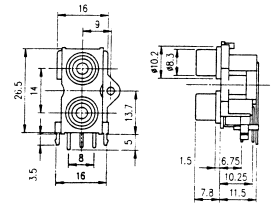

RCA Phono Jack

K271
2P RCA PHONO JACK (RED & WHITE)

K2760
2P RCA PHONO JACK

K2711
3P RCA PHONO JACK (RED & WHITE & YELLOW)

K2761
4P RCA PHONO JACK

K272
4P RCA PHONO JACK (RED & WHITE)

K27611
6P RCA PHONO JACK

K273
8P RCA PHONO JACK (RED & WHITE)

K2762
8P RCA PHONO JACK

K27400
1P RCA PHONO JACK WITH 4P MINI DIN JACK

K27641
2P RCA PHONO JACK

K27405
3P RCA PHONO JACK WITH 4P MINI DIN JACK

K27661
2P RCA PHONO JACK

K27410
3P RCA PHONO JACK WITH 4P MINI DIN JACK