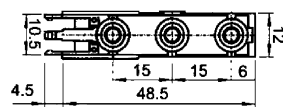

RCA Phono Jack

K27422
6P RCA PHONO JACK