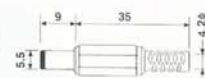

K31141
DC PLUG 1.5 X 5.5 (L9)

K31142
DC PLUG 1.5 X 5.5 (L9)

K31151(K3110E)
DC PLUG 1.75 X 4.0 (L9)

K31152(K3110G)
DC PLUG 1.75 X 4.0 (L9)

K311A
DC PLUG 2.1 X 5.5 (L9)

K311B
DC PLUG 2.5 X 5.5 (L9)

K311AL
DC PLUG 2.1 X 5.5 (L14)

K311BL
DC PLUG 2.5 X 5.5 (L14)

K311V
DC PLUG 2.1 X 5.5 (L9)

K311W
DC PLUG 2.5 X 5.5 (L9)

K311VL
DC PLUG 2.1 X 5.5 (L14)

K311WL
DC PLUG 2.5 X 5.5 (L14)

K31161
DC PLUG 2.8 X 5.5 (L9)

K31162
DC PLUG 2.8 X 5.5 (L9)