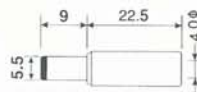

K311BL
DC PLUG 2.5 X 5.5 (L14)

K311V
DC PLUG 2.1 X 5.5 (L9)

K311W
DC PLUG 2.5 X 5.5 (L9)

K311VL
DC PLUG 2.1 X 5.5 (L14)

K311WL
DC PLUG 2.5 X 5.5 (L14)

K31161
DC PLUG 2.8 X 5.5 (L9)

K31162
DC PLUG 2.8 X 5.5 (L9)