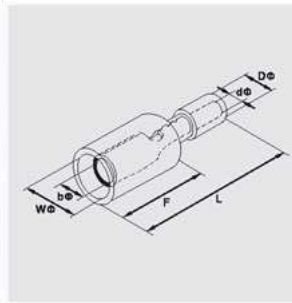

HOME > Product center > Products

Product details

**Product categories**

- RING TERMINAL
- SPADE TERMINAL
- FLANGE SPADE TERMINAL
- SQUARE TERMINAL
- BLADE TERMINAL
- PIN TERMINAL
- C45 COPPER TUBE
- PARALLEL TERMINAL
- BUTT SPLICE TERMINAL
- FEMALE AND MALE
- PIGGY BACK DISCONNECT
- BULLET RECEPTACLES
- CORD END TERMINAL
- SPLICE CONNECTOR
- LINE CAP
- COPPER TUBE TERMINAL
- SOFT SHEATH
- CONTINUOUS TERMINAL
- MALE TAB
- INSURANCE PIPE SUPPORT

Name: FRD Vinyl-Fully Insulated Bullet Receptacles

**PVC全绝缘护套子弹形母插端子(适用于软线)**

- 材质: 黄铜
- 护套: PVC
- 表面处理: 镀锡

**Vinyl-Fully Insulated Bullet Receptacles (Apply in flexible wire)**

- Terminal Body: Brass
- Insulation: Vinyl
- Plating: Tin

**FEMALE BULLET TERMINAL**

型号 Item NO	导线截面 Cable Size A.W.G(mm <sup>2</sup> )	最大电流 Max Current	材料厚度 Thickness of material	尺寸Dimension(mm)						颜色 Color	只/包 Pcs/Pack
				Wφ	bφ	Dφ	dφ	F	L		
FRD 1.25-156	0.5-1.5 (22-16)	10A	0.4	6.0	3.9	3.7	1.7	13.0	23.0	红 red	1000