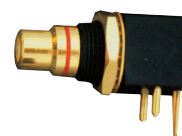

K365
Chassis mount RCA phono jack

Color : red, black, yellow,
green, blue, white

K366J
RCA phono jack

K365A
RCA phono jack

K366L
RCA phono jack

K366
RCA phono jack

Color : red, black, yellow,
green, blue, white

K366M
RCA phono jack

K366A
RCA phono jack

Color : red, black, yellow,
green, blue, white

K366N
RCA phono jack

K366D
RCA phono jack

K366SA
Right angle RCA phono jack

K366E
RCA phono jack

K366T
Right angle RCA phono jack

K366F
RCA phono jack

K366U
RCA phono jack
(gold plated)

K366G
Right angle RCA phono jack

K366V
Right angle RCA phono jack
(gold plated)

K366H
Right angle RCA phono jack

K366W
Right angle 2P RCA phono jack