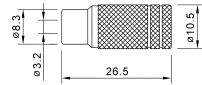

K366M
RCA phono jack

K366A
RCA phono jack

Color : red, black, yellow,
green, blue, white

K366N
RCA phono jack

K366D
RCA phono jack

K366SA
Right angle RCA phono jack

K366E
RCA phono jack

K366T
Right angle RCA phono jack