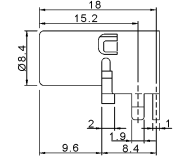

K365
Chassis mount RCA phono jack

Color : red, black, yellow,
green, blue, white

K366J
RCA phono jack

K365A
RCA phono jack

K366L
RCA phono jack

K366
RCA phono jack

Color : red, black, yellow,
green, blue, white