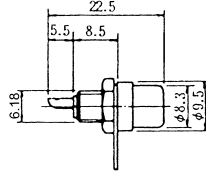

K365
Chassis mount RCA phono jack

Color : red, black, yellow,
green, blue, white

K366J
RCA phono jack

K365A
RCA phono jack

K366L
RCA phono jack

K366
RCA phono jack

Color : red, black, yellow,
green, blue, white