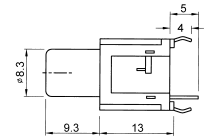

K365
Chassis mount RCA phono jack

Color : red, black, yellow,
green, blue, white

K366J
RCA phono jack

K365A
RCA phono jack

K366L
RCA phono jack

K366
RCA phono jack

Color : red, black, yellow,
green, blue, white