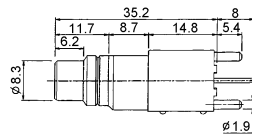

Color : red, black, yellow,
green, blue, white

Color : red, black, yellow,
green, blue, white

Color : red, black, yellow,
green, blue, white

K366V
Right angle RCA phono jack
(gold plated)