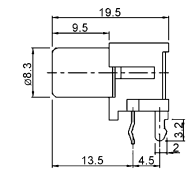

K366M
RCA phono jack

K366A
RCA phono jack

Color : red, black, yellow,
green, blue, white

K366N
RCA phono jack

K366D
RCA phono jack

K366SA
Right angle RCA phono jack

K366E
RCA phono jack

K366T
Right angle RCA phono jack