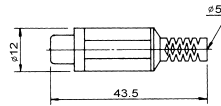

Color : red, black, yellow,
green, blue, white

Color : red, black, yellow,
green, blue, white

Color : red, black, yellow,
green, blue, white