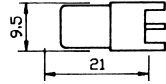

K365
Chassis mount RCA phono jack

Color : red, black, yellow,
green, blue, white

K366J
RCA phono jack

K365A
RCA phono jack

K366L
RCA phono jack

K366
RCA phono jack

Color : red, black, yellow,
green, blue, white