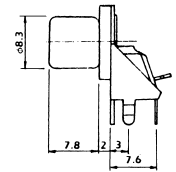

K366M
RCA phono jack