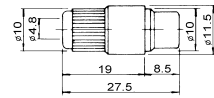

K365
Chassis mount RCA phono jack

Color : red, black, yellow,
green, blue, white

K366J
RCA phono jack

K365A
RCA phono jack

K366L
RCA phono jack

K366
RCA phono jack

Color : red, black, yellow,
green, blue, white