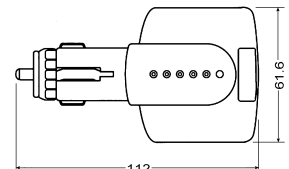

K3210
Auto plug to auto double jack
W/light ring
W/fuse/10A