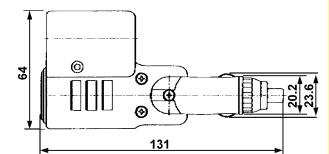

K3213
Auto plug to auto double jack
W/light ring
W/fuse/10A