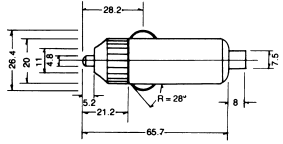

K318
Auto plug