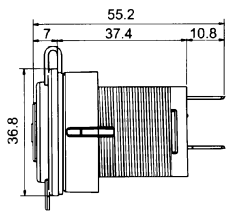

K32055
Auto jack