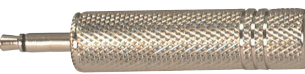

K306N
1/4" Stereo plug to 1/4" mono jack

K307K
3.5mm Mono plug to 3.5mm stereo jack

K307E
3.5mm Mono plug to 3.5mm stereo jack

K307M
3.5mm Stereo plug to 3.5mm mono jack

K307F
3.5mm Stereo plug to 3.5mm mono jack

K307A
3.5mm Mono plug to 1/4" mono jack

K307N
3.5mm Mono plug to 1/4" mono jack

K307C
3.5mm Mono plug to 1/4" stereo jack

K307P
3.5mm Mono plug to 1/4" stereo jack

K307B
3.5mm Stereo plug to 1/4" stereo jack

K307R
3.5mm Stereo plug to 1/4" stereo jack

K307D
3.5mm Stereo plug to 1/4" mono jack

K307S
3.5mm Stereo plug to 1/4" mono jack

K308A
2.5mm Mono plug to 3.5mm mono jack

K308G
2.5mm Mono plug to 3.5mm mono jack