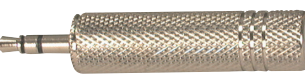

K306N
1/4" Stereo plug to 1/4" mono jack

K307K
3.5mm Mono plug to 3.5mm stereo jack

K307E
3.5mm Mono plug to 3.5mm stereo jack

K307M
3.5mm Stereo plug to 3.5mm mono jack

K307F
3.5mm Stereo plug to 3.5mm mono jack

K307A
3.5mm Mono plug to 1/4" mono jack

K307N
3.5mm Mono plug to 1/4" mono jack

K307C
3.5mm Mono plug to 1/4" stereo jack

K307P
3.5mm Mono plug to 1/4" stereo jack

K307B
3.5mm Stereo plug to 1/4" stereo jack

K307R
3.5mm Stereo plug to 1/4" stereo jack

K307D
3.5mm Stereo plug to 1/4" mono jack

K307S
3.5mm Stereo plug to 1/4" mono jack

K308A
2.5mm Mono plug to 3.5mm mono jack

K308G
2.5mm Mono plug to 3.5mm mono jack