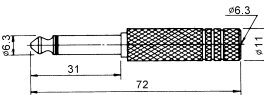

K306A
1/4" Mono plug to 3.5mm mono jack

K306C
1/4" Mono plug to 3.5mm stereo jack

K306F
1/4" Mono plug to 3.5mm mono jack

K306B
1/4" Stereo plug to 3.5mm stereo jack

K306J
1/4" Stereo plug to 3.5mm stereo jack

K306D
1/4" Stereo plug to 3.5mm mono jack

K306H
1/4" Stereo plug to 3.5mm mono jack

K306E
1/4" Mono plug to 1/4" stereo jack

K306K
1/4" Mono plug to 1/4" stereo jack

K306W
1/4" Stereo plug to 1/4" mono jack