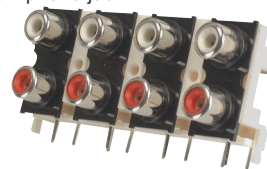

K271
2P RCA phono jack (red & white)

K2760
2P RCA phono jack

K2711
3P RCA phono jack (red & white & yellow)

K2761
4P RCA phono jack

K272
4P RCA phono jack (red & white)

K27611
6P RCA phono jack

K273
8P RCA phono jack (red & white)

K2762
8P RCA phono jack

K27400
1P RCA phono jack with 4P mini din jack

K27662
4P RCA phono jack

K27403
3P RCA phono jack with 4P mini din jack

K276651
2P RCA phono jack

K27405
3P RCA phono jack with 4P mini din jack