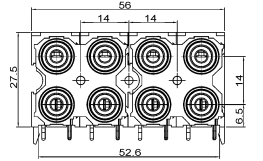

K271
2P RCA phono jack (red & white)

K2760
2P RCA phono jack

K2711
3P RCA phono jack (red & white & yellow)

K2761
4P RCA phono jack

K272
4P RCA phono jack (red & white)

K27611
6P RCA phono jack

K273
8P RCA phono jack (red & white)

K2762
8P RCA phono jack

K27400
1P RCA phono jack with 4P mini din jack

K27662
4P RCA phono jack

K27403
3P RCA phono jack with 4P mini din jack

K276651
2P RCA phono jack

K27405
3P RCA phono jack with 4P mini din jack