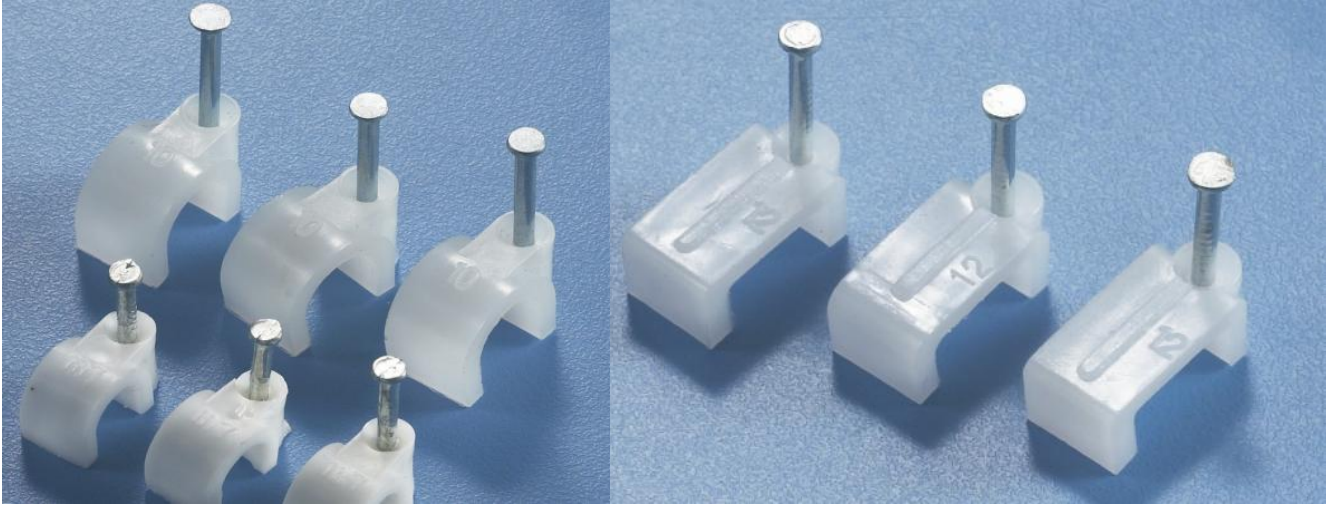

Cable Clip

APPLICATION / DESCRIPTION

1. Material: PP, Steel nail.
2. How to use: Put the cable under the clip and hammer the nail into the wall to secure the cable.
3. Application: Securing of cables for general indoor wiring.

DIMENSIONS AND MOUNTING

Round Type	H mm	R mm	Nail mm	Packing	
4mm	5.3	4	1.7×15	100pcs/bag	
5mm	6.0	5	1.7×15		
6mm	8.0	6	1.82×16		
7mm	8.7	7	1.82×18		
8mm	9.5	8	1.95×19		
9mm	11	9	2.0×22		
10mm	12	10	2.1×23		
12mm	13.5	12	2.2×25		
14mm	16.5	14	2.35×30		
16mm	18	16	2.35×32		
18mm	20.5	18	2.6×38		
20mm	22.5	20	2.7×40		
22mm	23.5	22	2.9×45		
25mm	26.5	25	3.1×50		
30mm	32.5	30	3.5×55		
32mm	34.5	32	3.5×55		
35mm	38	35	3.5×60		
40mm	43.8	40	3.5×65		