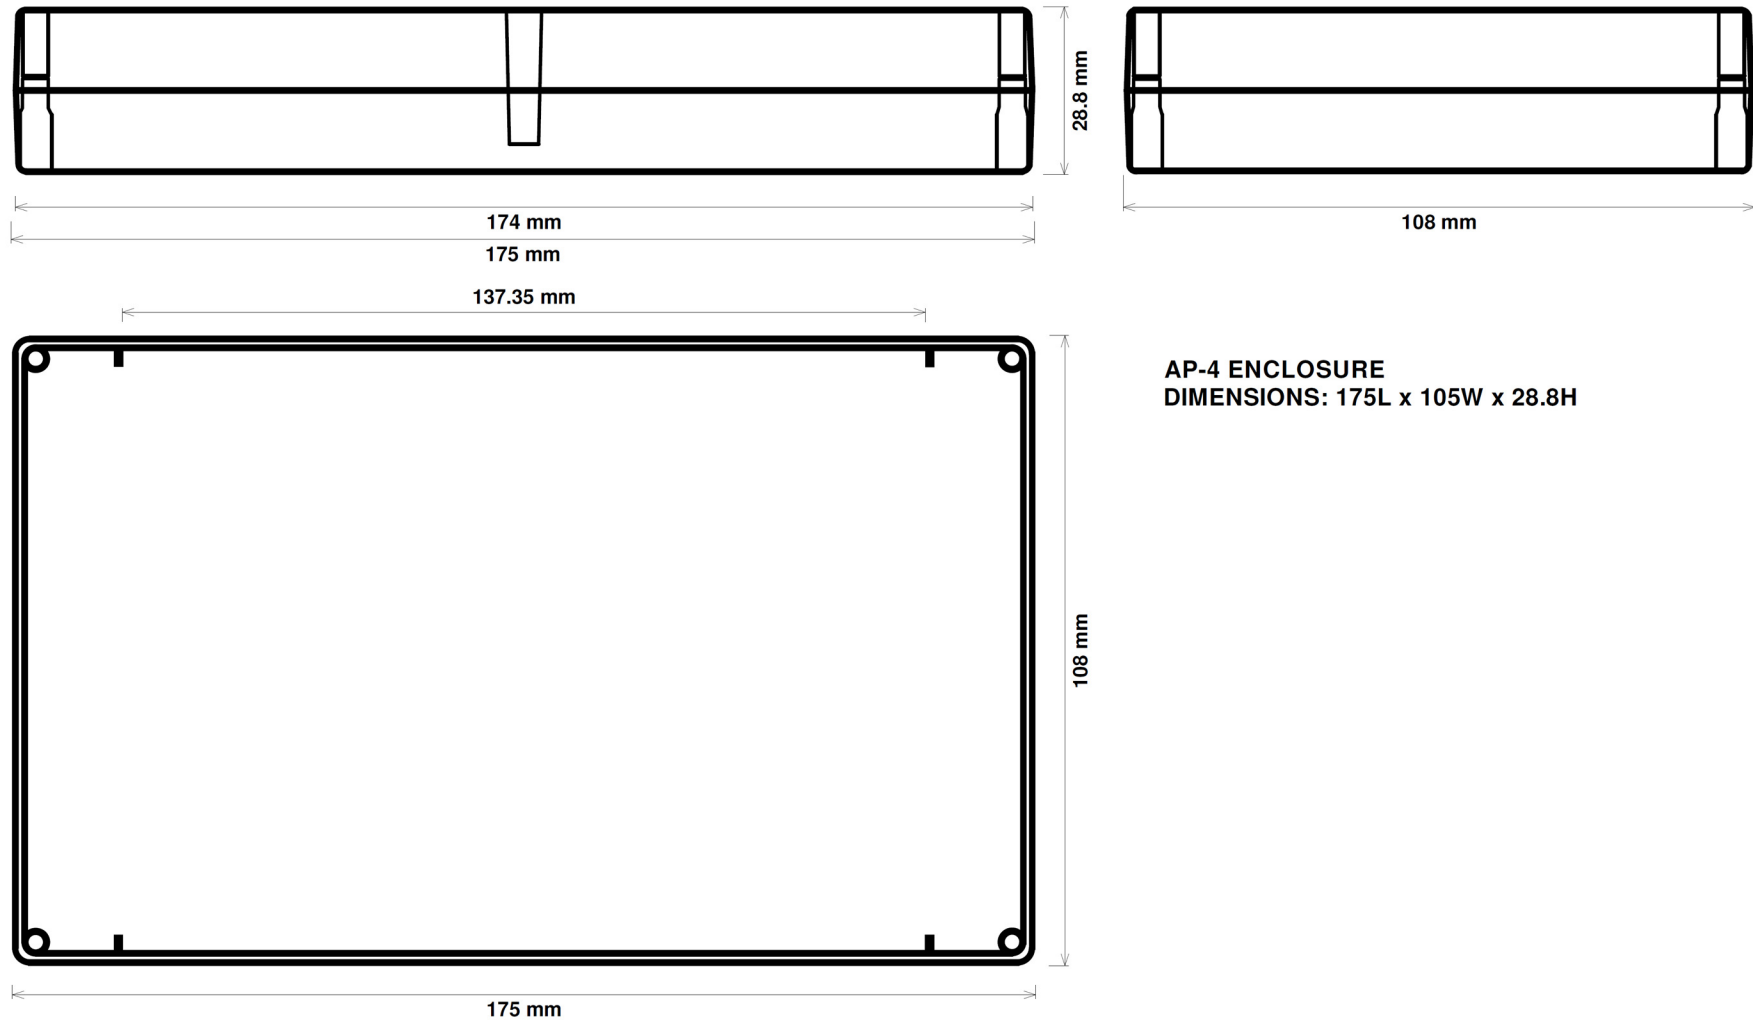

AP-4 ENCLOSURE

AP-4 ENCLOSURE
DIMENSIONS: 175L x 105W x 28.8H