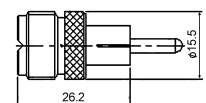

UHF Connectors

M5516
RIGHT ANGLE UHF MALE TO FEMALE