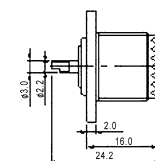

**M5506**  
UHF MALE TO BNC FEMALE

**M5517**  
T-TYPE UHF  
MALE TO  
DOUBLE  
FEMALE

**M5507**  
DOUBLE UHF FEMALE (PL-258)

**M5518**  
T-TYPE TRIPLE UHF FEMALE

**M5508**  
UHF FEMALE CHASSIS  
MOUNT  
**M5508B**  
BAKELITE INSULATION

**M5519**  
UHF DOUBLE FEMALE BULKHEAD

**M5509**  
UHF FEMALE BULKHEAD

**M5521**  
UHF MALE TWIST ON TYPE (RG58U/59U)  
**M5521B**  
BAKELITE INSULATION

**M5510**  
DOUBLE UHF MALE

**M5523**  
UHF MALE TO N FEMALE