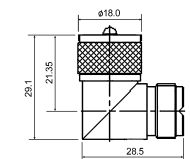

**M5502**  
UHF MALE TWIST ON TYPE (RG8AU)  
**M5502B**  
BAKELITE INSULATION

**M5515**  
UHF FEMALE TO RCA PLUG

**M5503A/ M5503B**  
CABLE REDUCER (FOR M5502)  
A B  
RG59U RG58U

**M5516**  
RIGHT ANGLE UHF MALE TO FEMALE