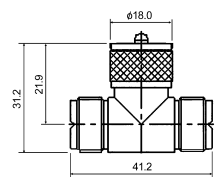

M5517
T-TYPE UHF
MALE TO
DOUBLE
FEMALE