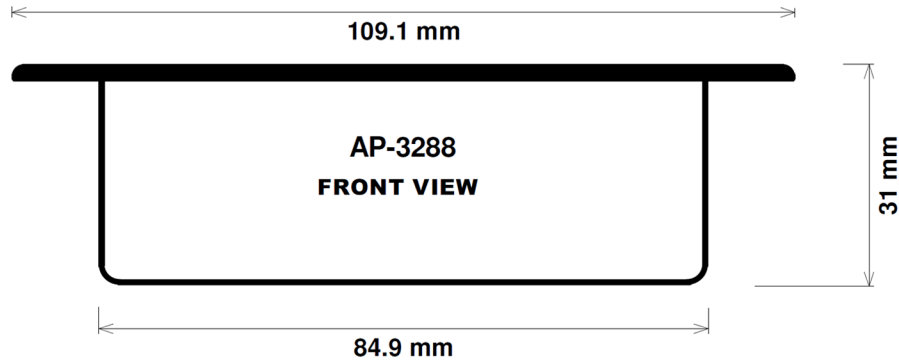

## AP-3288 ENCLOSURE

AP-3288 ENCLOSURE:  
DIMENSIONS: 84.9L x 56W x 31H  
STOCK CODE: