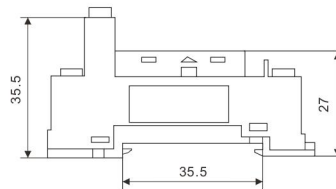

REC

RELAY SOCKET

RS-M01 Fit to LM1,LMR1,LMR1-DL

RS-M02 Fit to LM2,LMP2,LMR2,LMP1H,LM1H,LMR1H SERIES

RS-M03 Fit to LM1,LMR1 SERIES

RS-M04 Fit to LM2,LMR2 SERIES