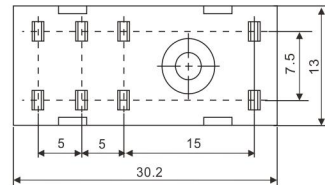

REC

RELAY SOCKET

RS-M01 Fit to LM1,LMR1,LMR1-DL

RS-M02 Fit to LM2,LMP2,LMR2,LMP1H,LM1H,LMR1H SERIES

RS-M03 Fit to LM1,LMR1 SERIES

RS-M04 Fit to LM2,LMR2 SERIES