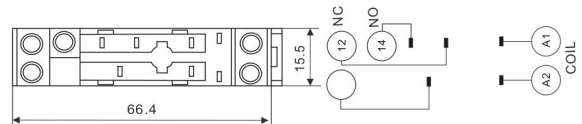

REC

RELAY SOCKET

RS-M01 Fit to LM1,LMR1,LMR1-DL

RS-M02 Fit to LM2,LMP2,LMR2,LMP1H,LM1H,LMR1H SERIES

RS-M03 Fit to LM1,LMR1 SERIES

RS-M04 Fit to LM2,LMR2 SERIES