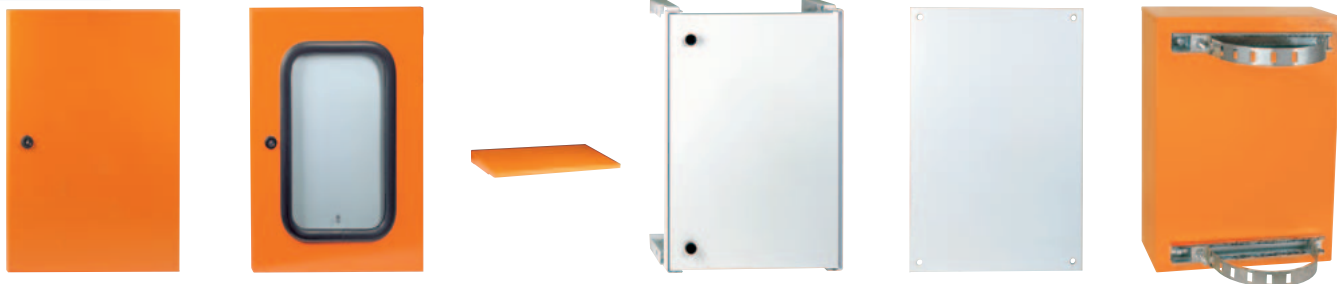

STEEL ENCLOSURES WALL MOUNTING

Perano Mild Steel Wall Mounting Enclosures – Dust and splash proof IP55 – with removable Gland Plate

Quality door seal

Series 200 - IP55

Supplied complete with chassis plate and 6mm sq. drive lock.

¹Not compatible with standard canopy and inner door kit. ²Supplied with 2 cutouts in each side wall for 120x120 fans (page 334).

³Valid for standard depth enclosures, 200 and 100 Series

Accessories

Enclosure HE Size	Plain Door ⁽¹⁾	Safety Glass Door ⁽¹⁾	Glass View	Canopy ⁽¹⁾	Inner Door Kit (white)	Chassis (White) Code	Dimensions	Pole Mounting Kit (galvanised)
200	HEDR-00	–	–	HECA-01	–	HECH-00	115 x 190	–
101/201	HEDR-01	–	–	HECA-01	–	HECH-01	190 x 290	HEPK-01
102/202	HEDR-02	HEGD-02	314 x 129	HECA-02	HEID-02	HECH-02	240 x 390	HEPK-02
103/203	HEDR-03	HEGD-03	364 x 214	HECA-03	HEID-03	HECH-03	340 x 490	HEPK-03
104/204	HEDR-04	HEGD-04	464 x 264	HECA-04	HEID-04	HECH-04	390 x 590	HEPK-04
105/205	HEDR-05	HEGD-05	564 x 364	HECA-05	HEID-05	HECH-05	490 x 690	HEPK-05
106/206	HEDR-06	HEGD-06	764 x 514	HECA-06	HEID-06	HECH-06	640 x 890	HEPK-06
107/207	HEDR-07	HEGD-07	964 x 664	HECA-07	HEID-07	HECH-07	790 x 1090	HEPK-07